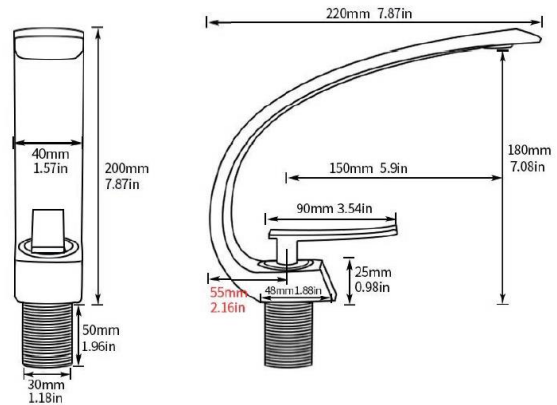

GENOA BATHROOM SINK FAUCET DECK MOUNT BRIGHT CHROME SPECS

Specs:

- INSTALLATION : Single-Hole
- MOUNT: Deck Mount
- APERTURE: 1.18in / 30mm
- FEATURES: Honeycomb nozzle
- MATERIAL: Brass
- SPOUT TYPE: Low Arc
- SPOUT HEAD FUNCTION: Stream
- NUMBER OF HANDLES: Single Handle
- HANDLE TYPE: lever
- CARTRIDGE TYPE: Ceramic Disk
- MAXIMUM FLOW RATE :1.2 gpm