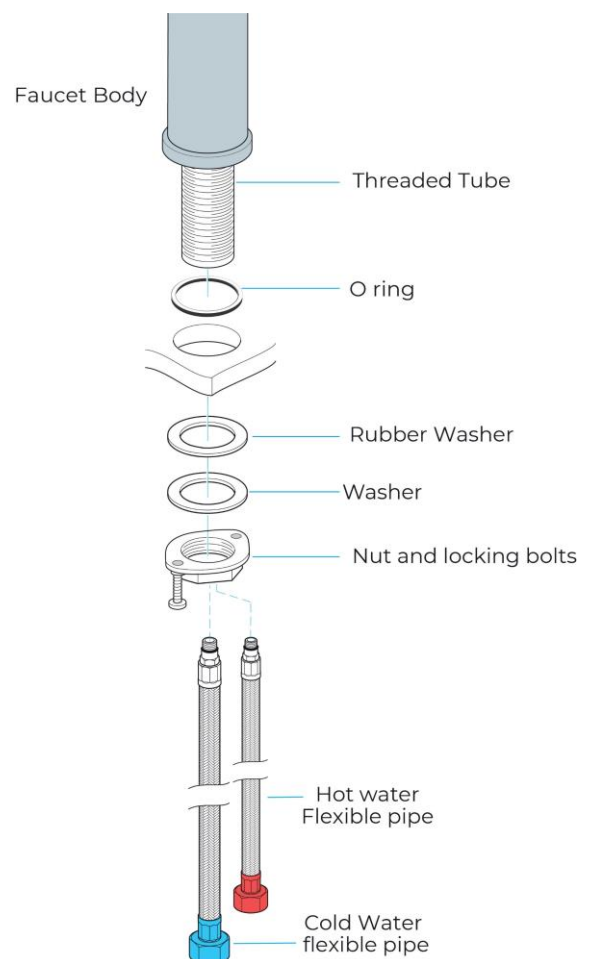

GENOA BATHROOM SINK FAUCET DECK MOUNT BRIGHT CHROME SPECS

Specs:

- INSTALLATION : Single-Hole
- MOUNT: Deck Mount
- APERTURE: 1.18in / 30mm
- FEATURES: Honeycomb nozzle
- MATERIAL: Brass
- SPOUT TYPE: Low Arc
- SPOUT HEAD FUNCTION: Stream
- NUMBER OF HANDLES: Single Handle
- HANDLE TYPE: lever
- CARTRIDGE TYPE: Ceramic Disk
- MAXIMUM FLOW RATE :1.2 gpm